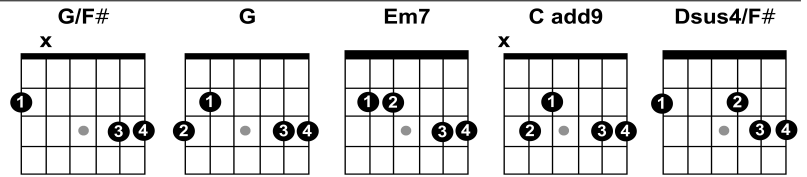

You're Beautiful - James Blunt

08:41:00 AM 04/30/23

Key: G Capo: 8th Fret Notes:

[Intro]

[Verse 1]

G
My life is brilliant

G/F#
My love is pure

Em7
I saw an angel

Cadd9
Of that I'm sure

G
She smiled at me on the subway

G/F#
She was with another man

Em7
But I won't lose no sleep on that,

Cadd9 Dsus4/F#
'Cause I've got a plan

[Chorus]

Cadd9 Dsus4/F# Em7 Dsus4/F#
You're beautiful. You're beautiful

Cadd9 Dsus4/F# G
You're beautiful, it's true

Cadd9 Dsus4/F# G Dsus4/F# Em7
I saw your face in a crowded place,

Cadd9 Dsus4/F# Em7
And I don't know what to do

Cadd9 Dsus4/F# G G/F# Em7 Cadd9
'Cause I'll never be with you

[Verse 2]

G
Yeah, she caught my eye,

G/F#
As we walked on by.

Em7
She could see from my face that I was,

Cadd9
Fucking high,

G G/F#
And I don't think that I'll see her again,

Em7 Cadd9
But we shared a moment that will last till the end